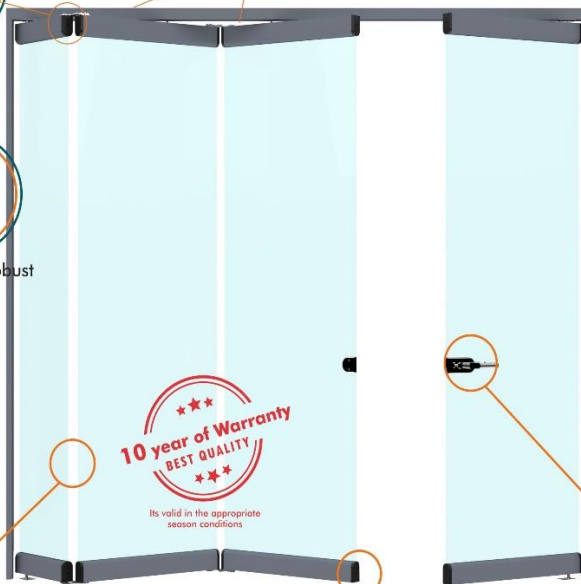

10 year of Warranty
BEST QUALITY

Excellent view
Unique in the world
Magnet Seal
with 3M Warranty

Feature of direct floor locking without any needs of lower profile

Accessories

Safety glass door lock